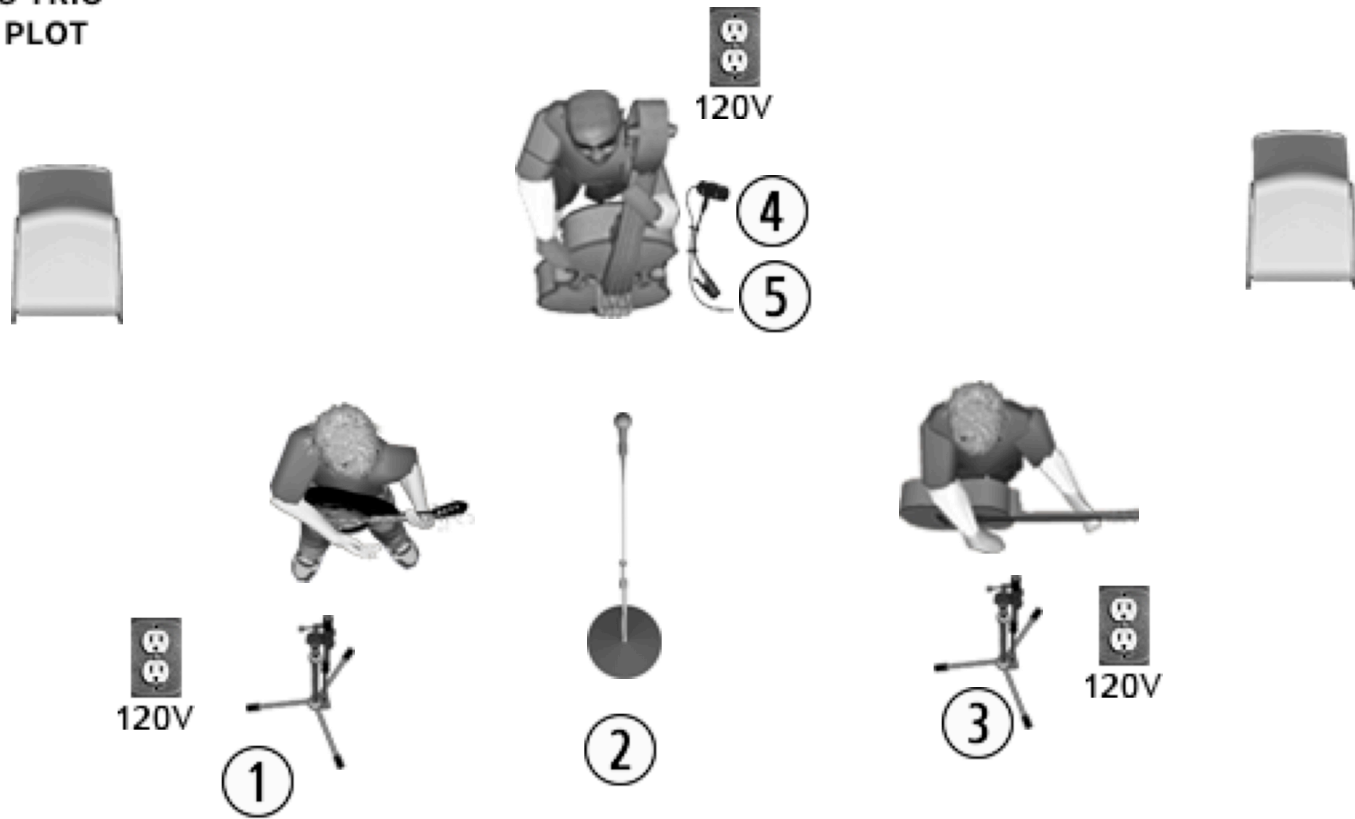

**ANDREW COLLINS TRIO  
CONCERT STAGE PLOT**

THE ANDREW COLLINS TRIO CONCERT STAGE PLOT	INPUT LIST	ADDITIONAL ITEMS (When possible)
<p>Contact: Andrew Collins 416.625.3731 sytesounds@gmail.com</p>	<p>1 - INSTRUMENT (mic/pickup blended signal)- xlr input on tall boom stand (AC required) 2 - VOCAL MIC - xlr input on tall boom stand (48V required) 3 - INSTRUMENT (mic/pickup blended signal)- xlr input on tall boom stand (AC required)</p>	<p>4 -BASS PICKUP) xlr input (48V required) 5 -BASS MIC - xlr input (48V required)</p> <p>We do not require monitors. All Mics supplied by the band.</p>
<p>2 chairs without arms or small tables for fiddle/mandolin cases.  2 guitar stands</p>		